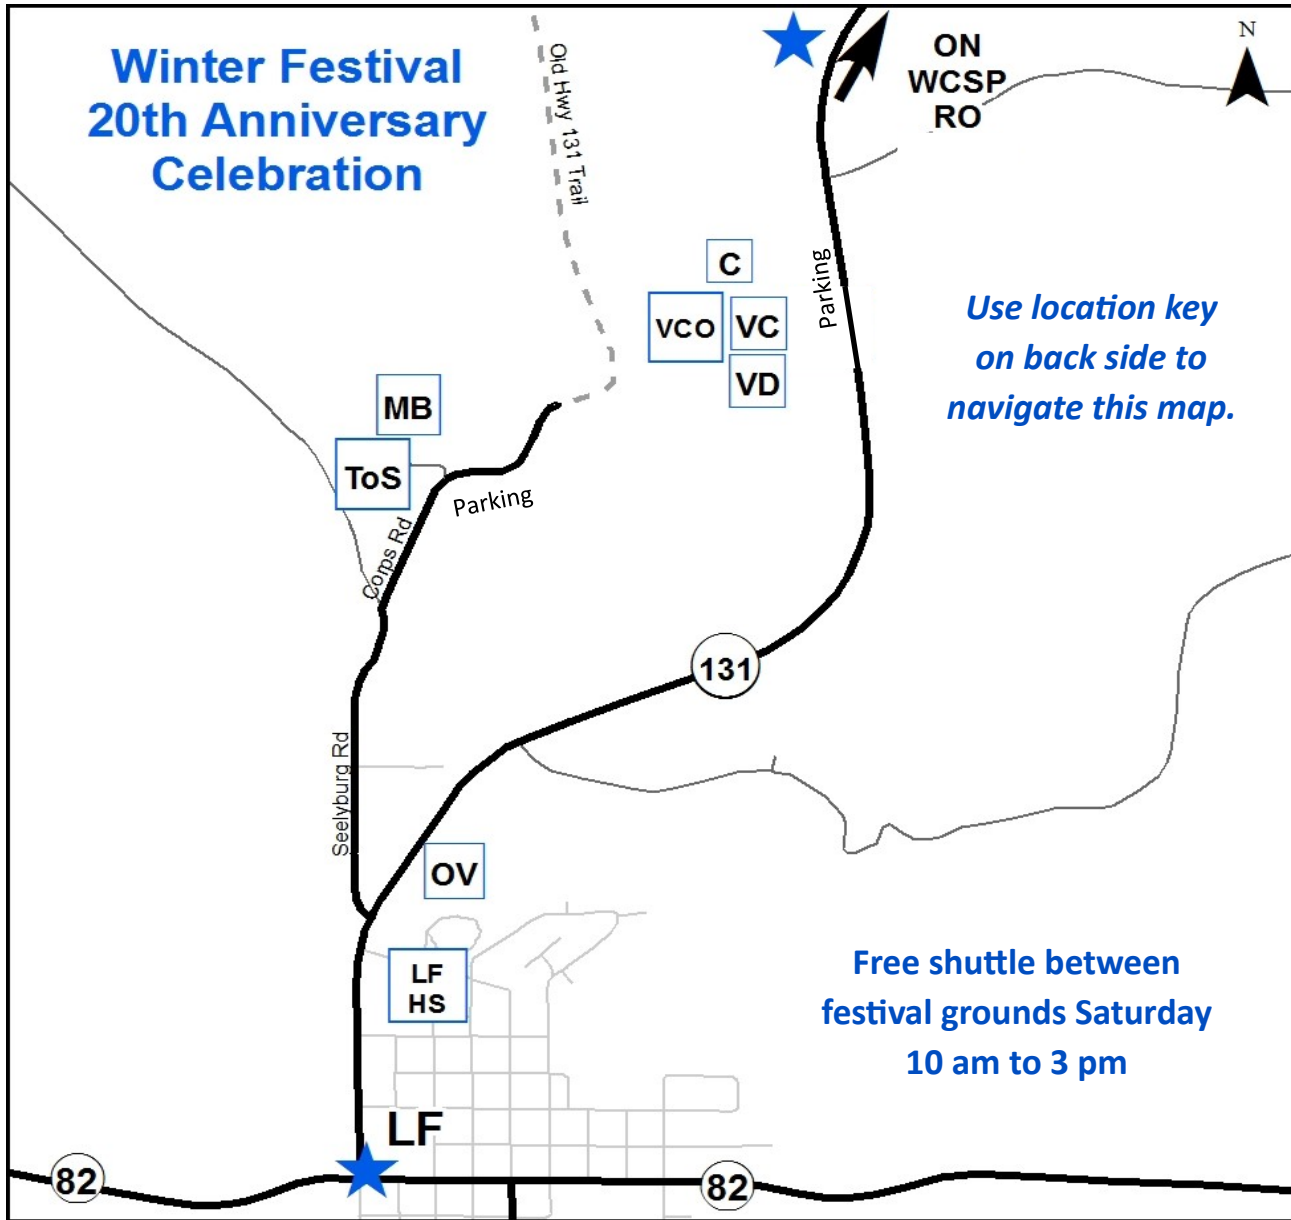

Winter Festival 20th Anniversary Celebration

Activities subject to change due to weather conditions & availability. Children under 16 must be accompanied by an adult. Polite dogs on leash welcome. No dogs allowed in buildings. Free admission and open to the public.

Kickapoo Valley Reserve
winter festival
20th Anniversary

January 10 & 11, 2020

Friday, January 10

In La Farge

6 - 7pm	Frozen Lights Parade	LF
6- 8pm	Ice Skating & Bon Fire	LF
8 pm	\$ Charlie Berens Live in La Farge	LFHS
9pm - 12am	\$ Live Music, & Food Town Tap	LF

Raffle tickets are available at prior to January 11, 2020 at Zzip Stop, Farmer's State Bank and Wildthings Furs and at Winter Festival inside the Visitor Center on January 11, 2020.
Ticket cost: 1 for \$10 or 3 for \$25.
Raffle drawing will be at 2:30pm on January 11, 2020 in the KVR Visitor Center Lobby.

Hikes & Tours

All Day	Wintergreen Bluff Treasure Hunt	VCO
10:30 am	Guided Ice Hike	MB
2 pm	Family Winter Ecology Hike	VCO
3pm - 6pm	Tour OV Retail Store Flood Mitigation	LF
5pm-9pm	*Candlelit snowshoe/ski/hike	WCSP